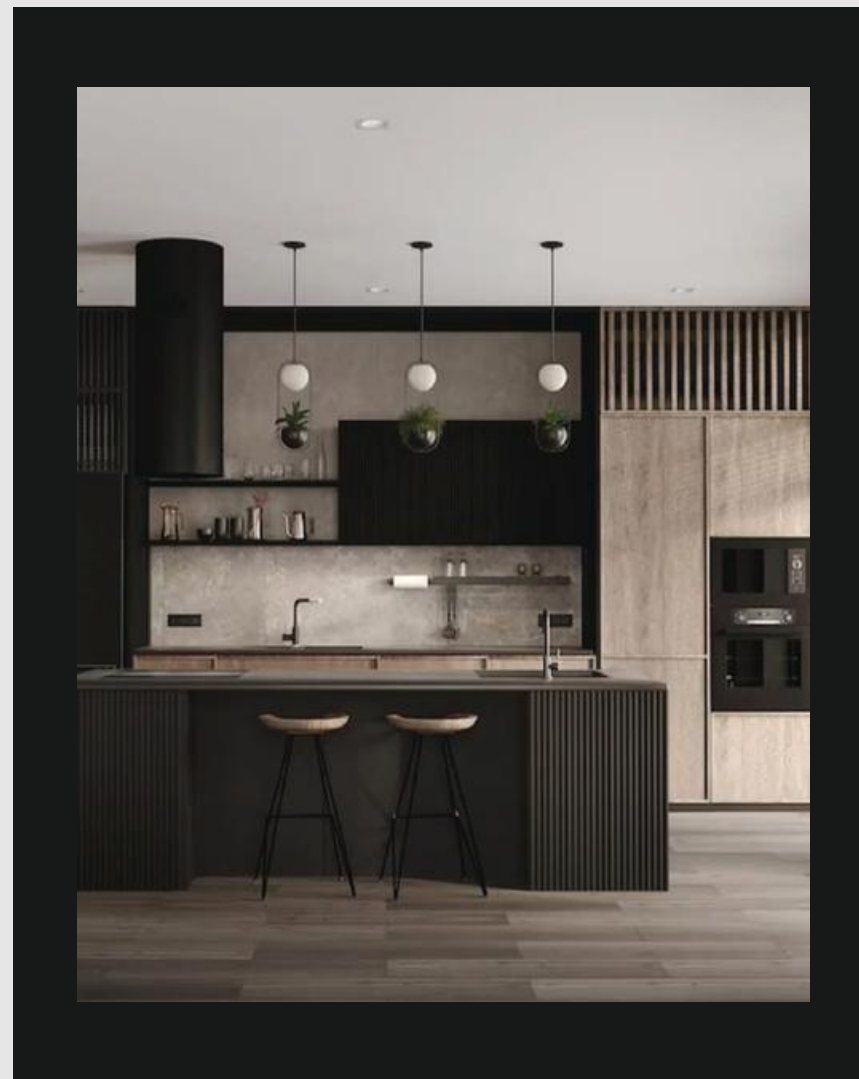

STYLYA
YOUR NEW LIFESTYLE
Cuisines - Bains - Rangements

KITCHEN INSPIRATIONS: STYLIA'S 2024 COLLECTION

KEY FEATURES:

- Stunning Designs for Every Taste
- Functional Innovations for Modern Living
- Quality Craftsmanship You Can Trust

Let's work on your dream kitchen

📍 Industrial Park, Jean Blaise, La Tour Koenig

☎ 2341100

✉ stylia@seriplus.co

📘 Stylia - Your new Lifestyle

MODERN

STYLISH

COMPACT KITCHENETTE

COLOR OPTIONS

A color palette showing five options: a light beige swatch, a light grey swatch, a white swatch, a medium blue-grey swatch, and a dark navy swatch.

2024 COLLECTION

2024 COLLECTION

2024 COLLECTION