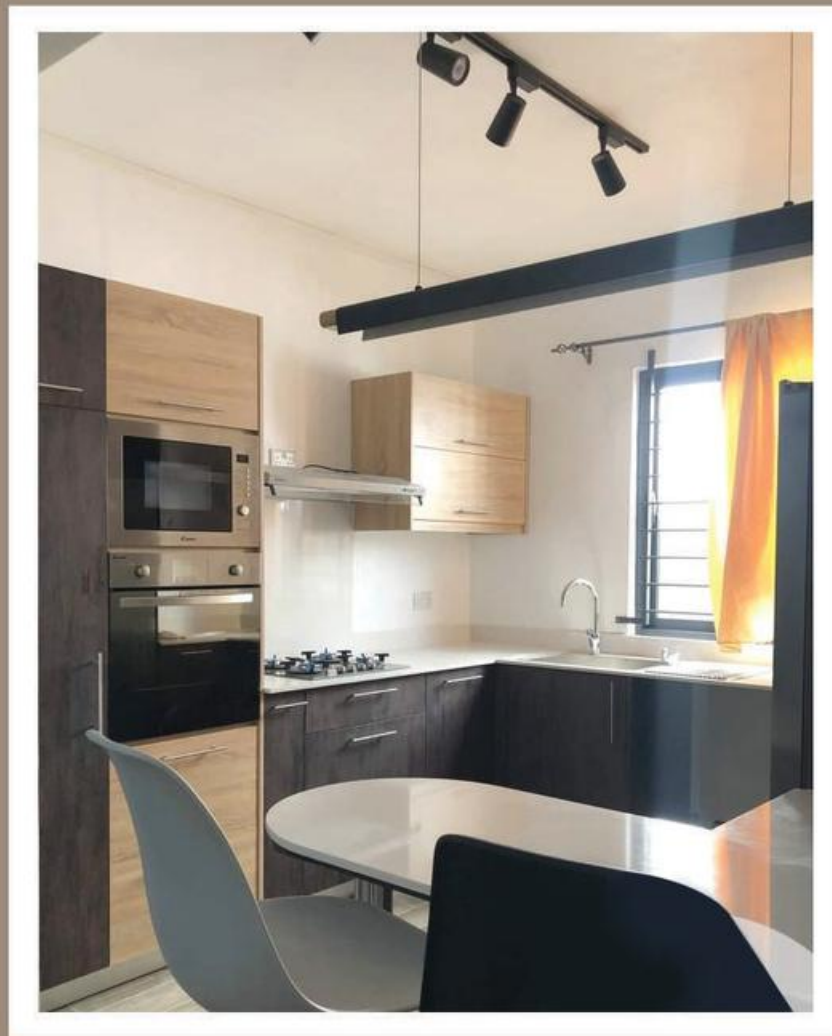

STYLYA
YOUR NEW LIFESTYLE
Cuisines - Bains - Rangements

KITCHEN INSPIRATIONS: STYLIA'S 2024 COLLECTION

KEY FEATURES:

- Stunning Designs for Every Taste
- Functional Innovations for Modern Living
- Quality Craftsmanship You Can Trust

Let's work on your dream kitchen

📍 Industrial Park, Jean Blaise, La Tour Koenig

☎ 2341100

✉ stylia@seriplus.co

📘 Stylia - Your new Lifestyle

MODERN

STYLISH

COMPACT KITCHENETTE

COLOR OPTIONS

A color palette showing five options: a light beige swatch, a light grey swatch, a white swatch, a medium blue-grey swatch, and a dark navy swatch.

2024 COLLECTION

2024 COLLECTION

2024 COLLECTION