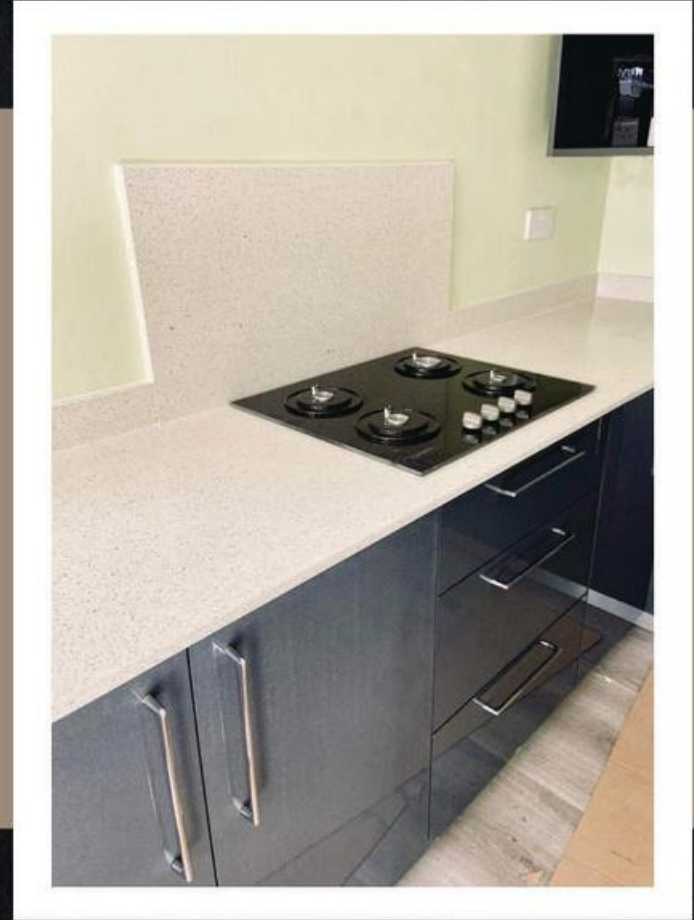

Let's work on your dream kitchen

📍 Industrial Park, Jean Blaise, La Tour Koenig

☎ 2341100

✉ stylia@seriplus.co

📘 Stylia - Your new Lifestyle

MODERN

STYLISH

COMPACT KITCHENETTE

COLOR OPTIONS

A color palette showing five options: a light beige swatch, a light grey swatch, a white swatch, a medium blue-grey swatch, and a dark navy swatch.

2024 COLLECTION

2024 COLLECTION

2024 COLLECTION