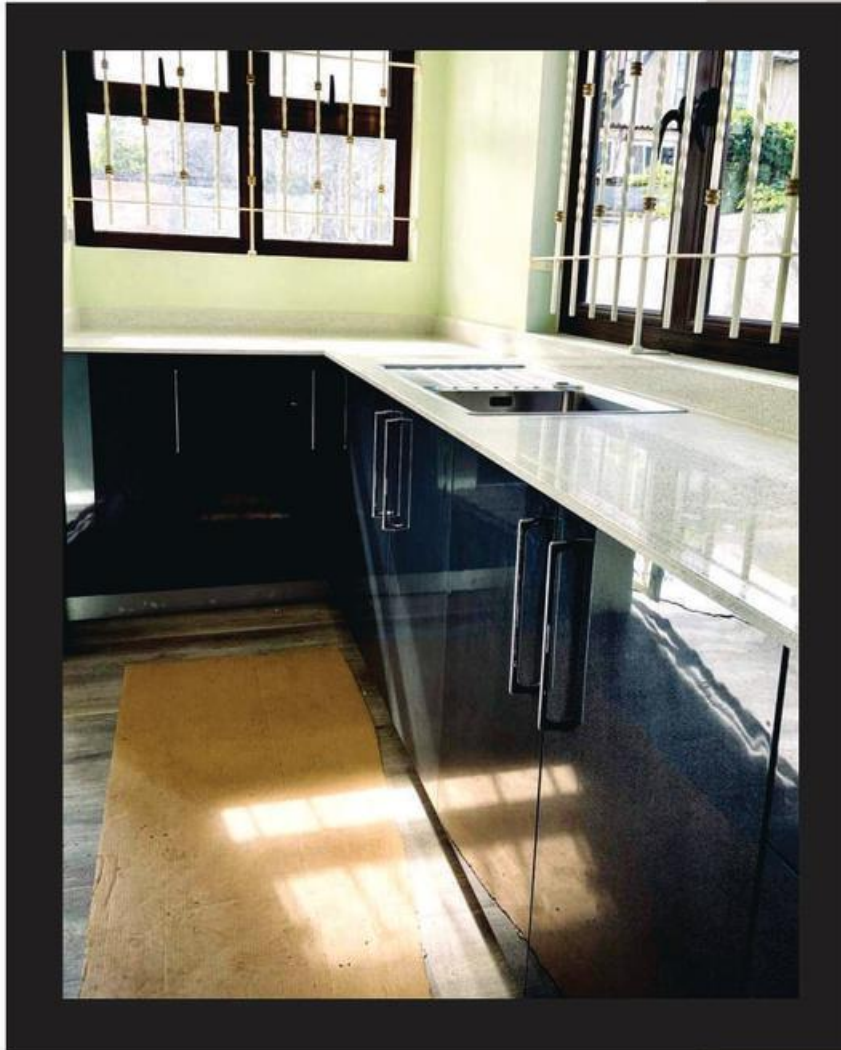

Let's work on your dream kitchen

📍 Industrial Park, Jean Blaise, La Tour Koenig

☎ 2341100

✉ stylia@seriplus.co

📘 Stylia - Your new Lifestyle

MODERN

STYLISH

COMPACT KITCHENETTE

COLOR OPTIONS

A color palette showing five options: a light beige swatch, a light grey swatch, a white swatch, a medium blue-grey swatch, and a dark navy swatch.

2024 COLLECTION

2024 COLLECTION

2024 COLLECTION